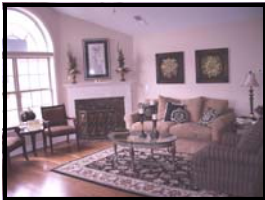

REAL ESTATE ACROSS ATLANTA

www.RealEstateAcrossAtlanta.com

Annamaria Stalker
Realtor
678-860-2050

Kendrick Farm
Homes By
Thomas Group Communities
Now Available

Jayne Pearson
Realtor
770-265-1568

GORGEOUS MODEL HOME, HARDWOOD FLOORS IN ALL LIVING AREAS, OPEN FLOOR PLAN, GREATROOM WITH MARBLE FIREPLACE, GOURMET KITCHEN WITH GRANITE COUNTERTOPS, 2 PANTRIES, LIGHT AND BRIGHT SUNROOM, CEILING FANS, MASTER BATH WITH DOUBLE SINK VANITY, WALK IN CLOSET, TILE BATHS, SOARING CEILINGS, 2 CAR GARAGE, NO YARD MAINTENANCE, 55+ GATED COMMUNITY, CLOSE TO I-575 AND SHOPPING!

THIS HOME IS FULL OF INCREDIBLE UPGRADES: HARDWOODS THROUGHOUT HOME, GORGEOUS KITCHEN WITH GRANITE COUNTER TOPS, BUILT IN CUSTOM HUTCH, STAINLESS APPLIANCES, FIVE BURNER GAS STOVE, TUMBLED STONE BACKSPLASH, PANTRY AND MASTER CLOSET WITH CUSTOM STORAGE SYSTEM, BRONZE LIGHTING PACKAGE, SUNROOM, TILE BATHS, WONDERFUL 55+ GATED COMMUNITY CLOSE TO EVERYTHING!