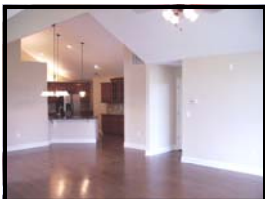

REAL ESTATE ACROSS ATLANTA

www.RealEstateAcrossAtlanta.com

Annamaria Stalker
Realtor
678-860-2050

Kendrick Farm
Homes By
Thomas Group Communities
Now Available

Jayne Pearson
Realtor
770-265-1568

GORGEOUS MODEL HOME, HARDWOOD FLOORS IN ALL LIVING AREAS, OPEN FLOOR PLAN, GREATROOM WITH MARBLE FIREPLACE, GOURMET KITCHEN WITH GRANITE COUNTERTOPS, 2 PANTRIES, LIGHT AND BRIGHT SUNROOM, CEILING FANS, MASTER BATH WITH DOUBLE SINK VANITY, WALK IN CLOSET, TILE BATHS, SOARING CEILINGS, 2 CAR GARAGE, NO YARD MAINTENANCE, 55+ GATED COMMUNITY, CLOSE TO I-575 AND SHOPPING!

THIS HOME IS FULL OF INCREDIBLE UPGRADES: HARDWOODS THROUGHOUT HOME, GORGEOUS KITCHEN WITH GRANITE COUNTER TOPS, BUILT IN CUSTOM HUTCH, STAINLESS APPLIANCES, FIVE BURNER GAS STOVE, TUMBLED STONE BACKSPLASH, PANTRY AND MASTER CLOSET WITH CUSTOM STORAGE SYSTEM, BRONZE LIGHTING PACKAGE, SUNROOM, TILE BATHS, WONDERFUL 55+ GATED COMMUNITY CLOSE TO EVERYTHING!